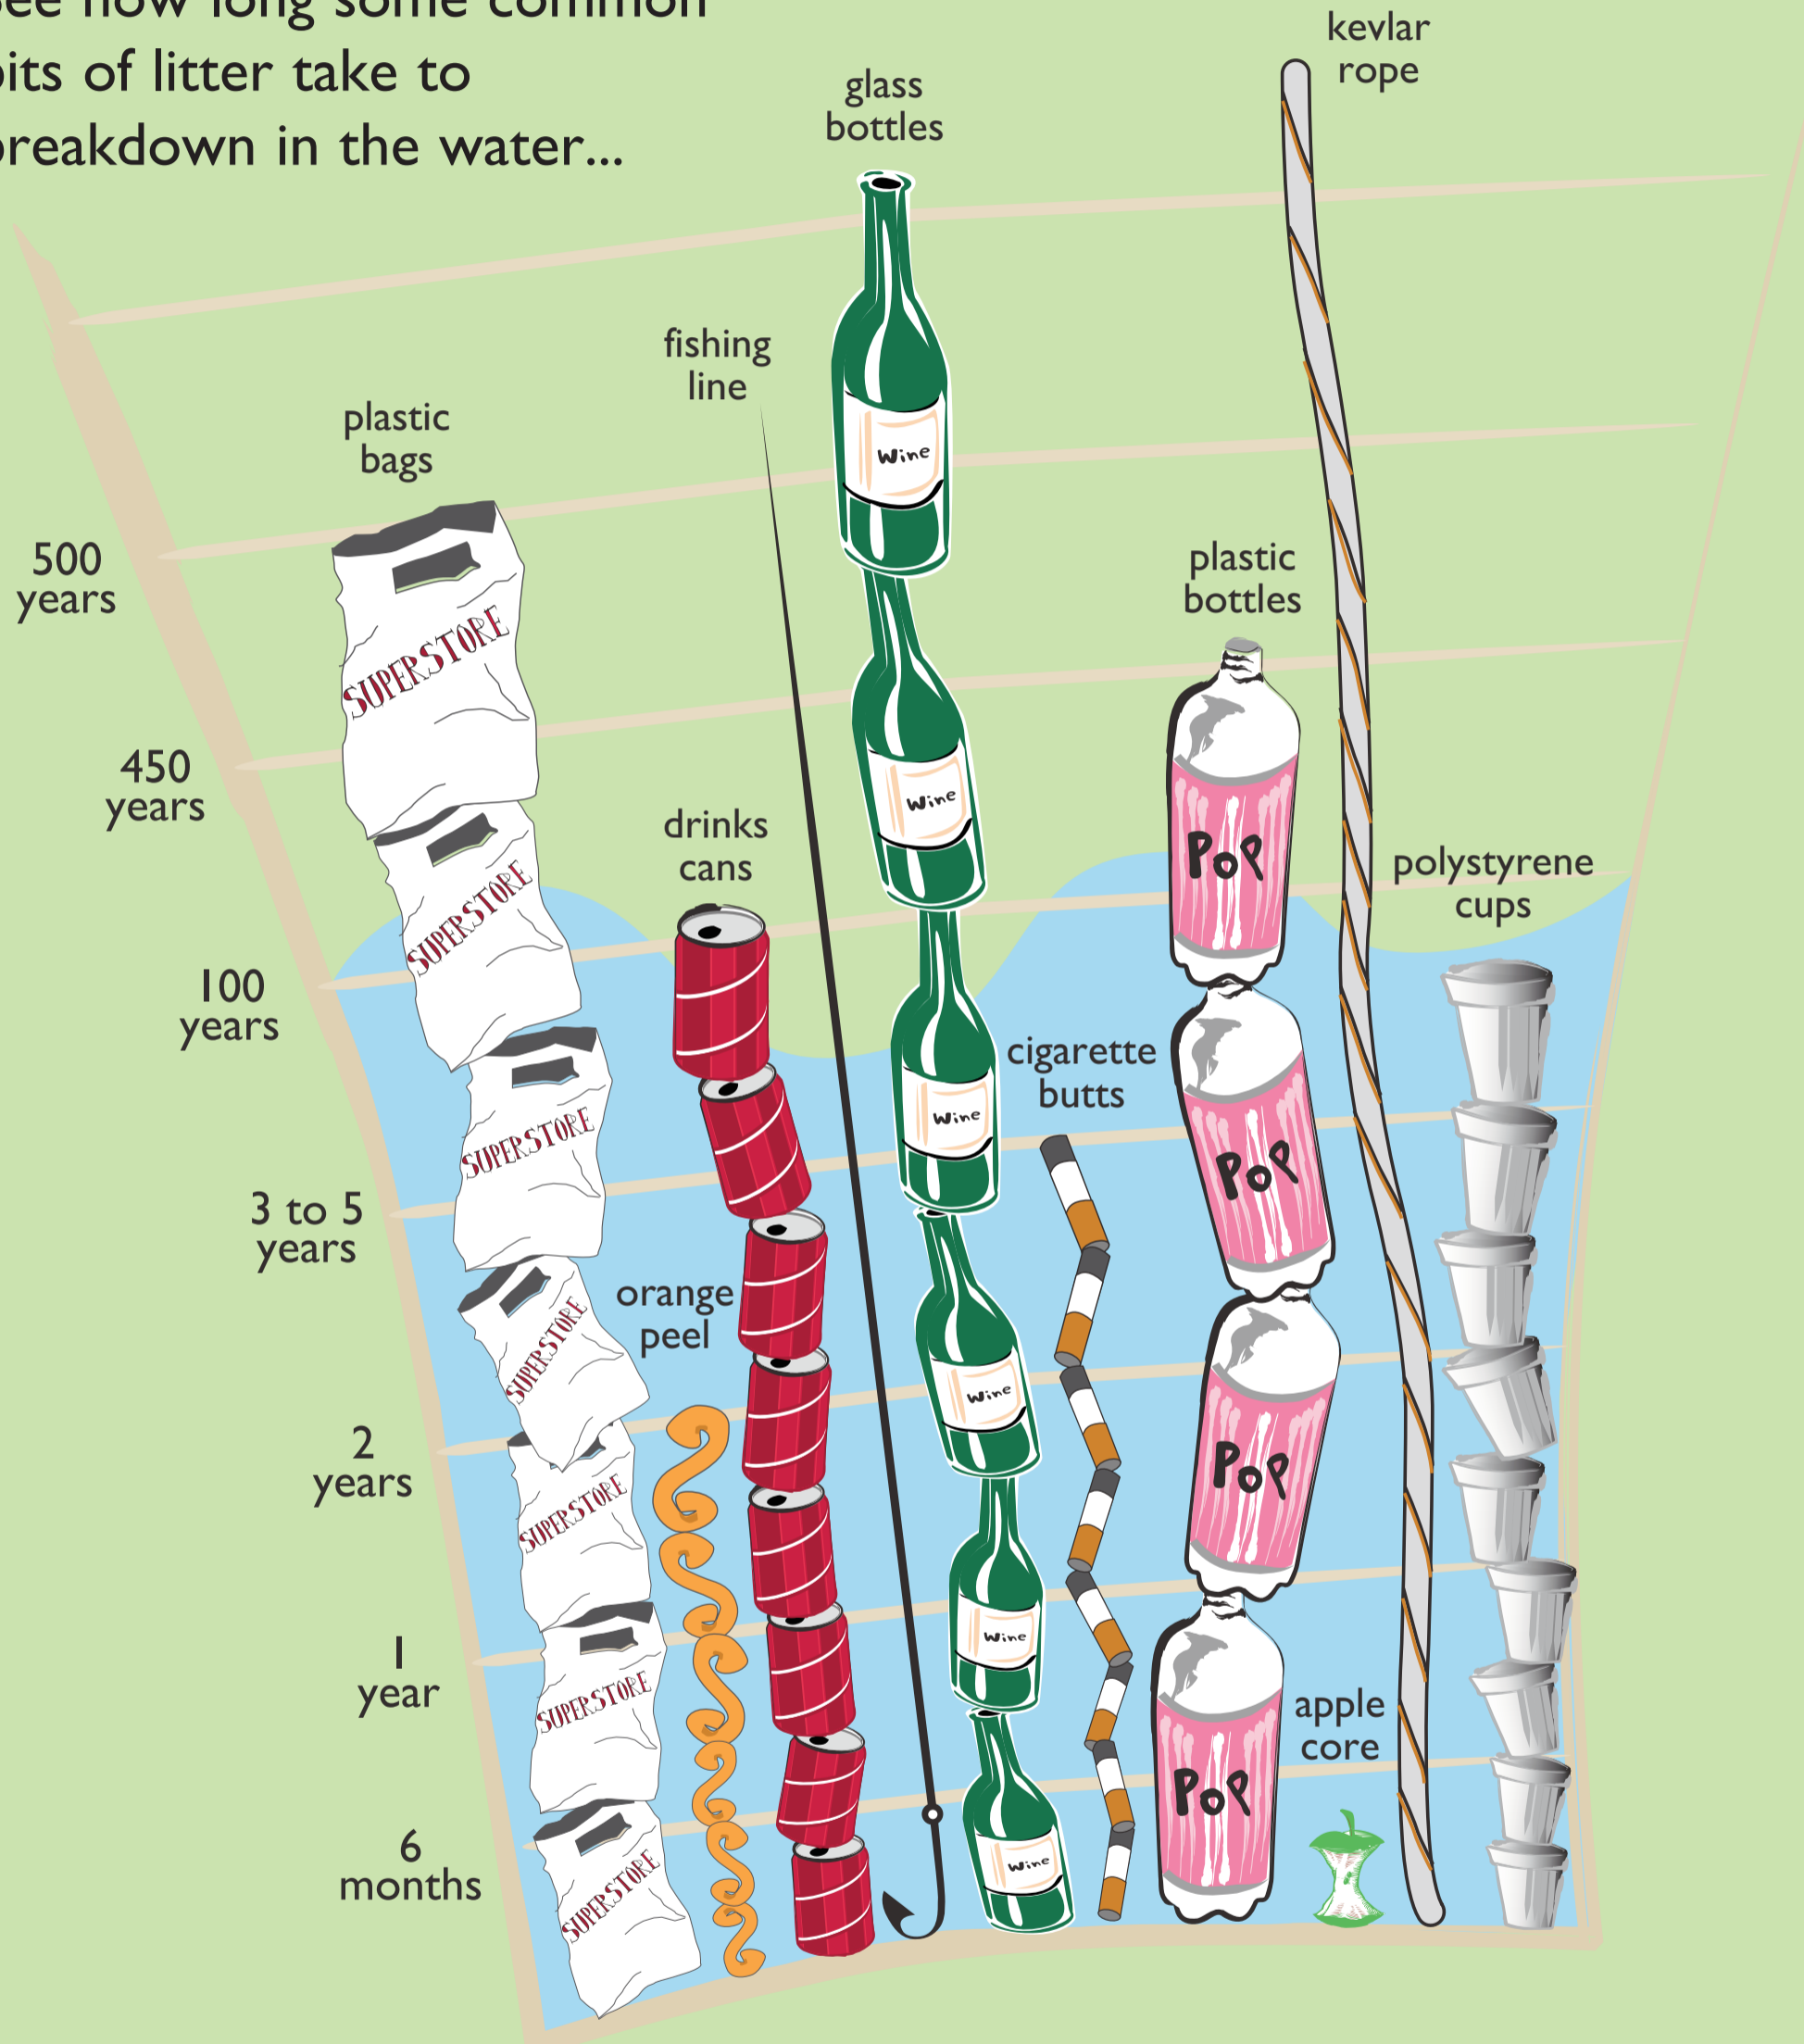

How degrading!

See how long some common bits of litter take to breakdown in the water...

Reduce, re-use or recycle where possible

Dispose of all waste responsibly on shore

www.thegreenblue.org.uk

A joint BMF and RYA Initiative